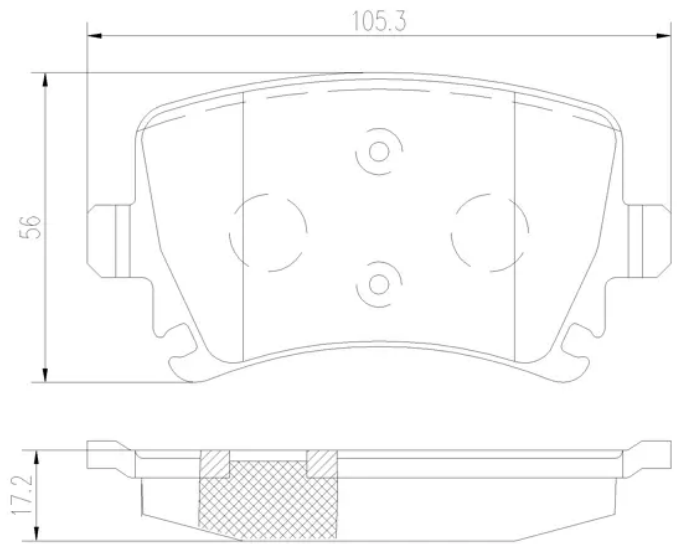

Technical specifications

EAN code
8020584100103

Axle
Rear

Thickness
17 mm

Width
105 mm

Height
56 mm

Braking system
Lucas

Wear indicator
Prepared for wear indicator

WVA number
23914

Accessories
**With accessories
With anti-squeal shim
With brake caliper bolts**