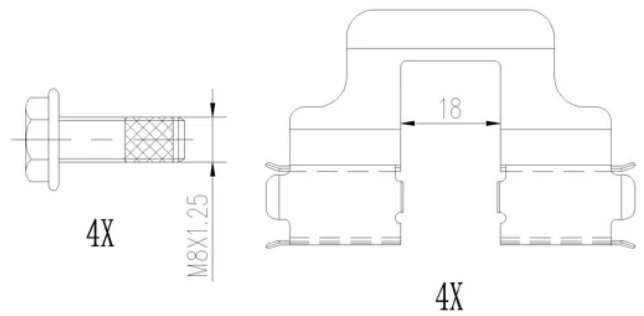

Technical specifications

EAN code
8020584100103

Axle
Rear

Thickness
17 mm

Width
105 mm

Height
56 mm

Braking system
Lucas

Wear indicator
Prepared for wear indicator

WVA number
23914

Accessories
**With accessories
With anti-squeal shim
With brake caliper bolts**

4PCS/SET

COMPATIBLE VEHICLES