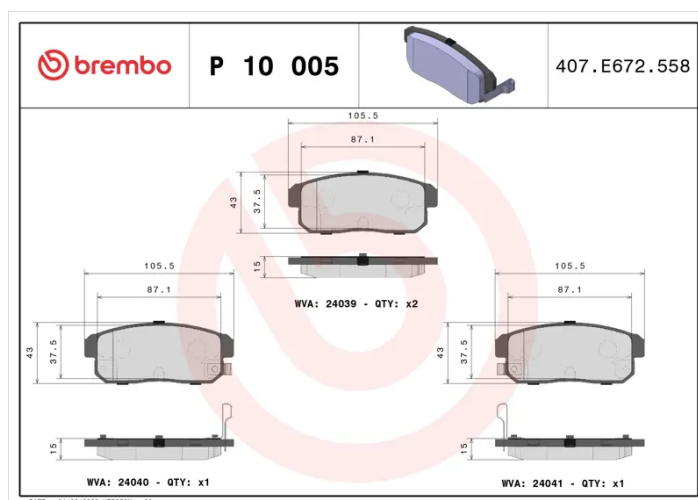

BRAKE PAD

P 10 005

The P 10 005 brake pad is synonymous with reliability

The Brembo brake pad guarantees ultimate safety when braking thanks to the use of more than 100 different compounds, designed according to the type of vehicle and use. Stopping distances reduced to a minimum, maximum driving comfort and silent operation are the most important features of Brembo materials. Brembo brake pads are supplied together with an extensive range of accessories and assembly kits for professional-standard installation.

- ✓ OE-equivalent
- ✓ Brembo quality
- ✓ ECE-R90 certificate
- ✓ Safety
- ✓ Performance
- ✓ Comfort

Technical specifications

EAN code 8020584060049	Axle Rear	Thickness 14 mm
Width 106 mm	Height 43 mm	Braking system NBK
Wear indicator Acoustic	WVA number 24040,24041,24039	Accessories With anti-squeal shim