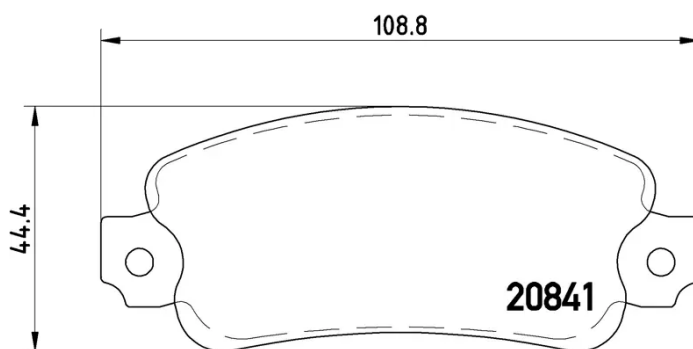

## P 23 014

The P 23 014 brake pad is synonymous with reliability

The Brembo brake pad guarantees ultimate safety when braking thanks to the use of more than 100 different compounds, designed according to the type of vehicle and use. Stopping distances reduced to a minimum, maximum driving comfort and silent operation are the most important features of Brembo materials. Brembo brake pads are supplied together with an extensive range of accessories and assembly kits for professional-standard installation.

### Technical specifications

EAN code	Axle	Thickness
8020584050842	Rear	12 mm
Width	Height	Braking system
109 mm	44 mm	Bendix
Wear indicator	WVA number	Accessories
Prepared for wear indicator	20841	With anti-squeal shim