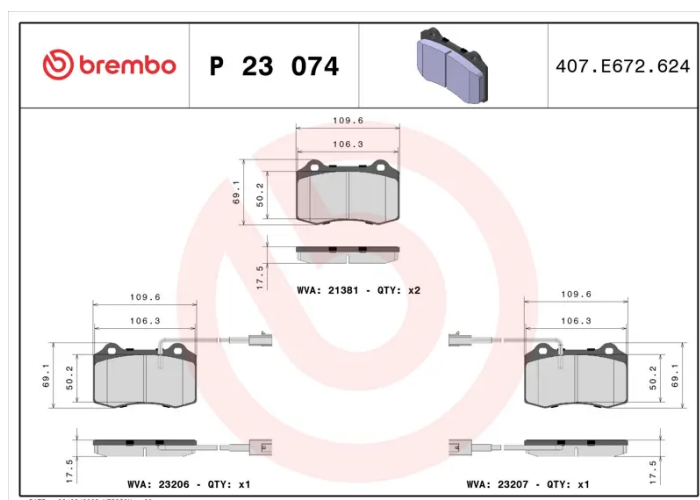

BRAKE PAD

P 23 074

The P 23 074 brake pad is synonymous with reliability

The Brembo brake pad guarantees ultimate safety when braking thanks to the use of more than 100 different compounds, designed according to the type of vehicle and use. Stopping distances reduced to a minimum, maximum driving comfort and silent operation are the most important features of Brembo materials. Brembo brake pads are supplied together with an extensive range of accessories and assembly kits for professional-standard installation.

- ✓ OE-equivalent
- ✓ Brembo quality
- ✓ ECE-R90 certificate
- ✓ Safety
- ✓ Performance
- ✓ Comfort

Technical specifications

EAN code 8020584051443	Axle Front	Thickness 18 mm
Width 110 mm	Height 69 mm	Braking system Brembo
Wear indicator Electric	WVA number 21381,23206,23207	Accessories With anti-squeal shim