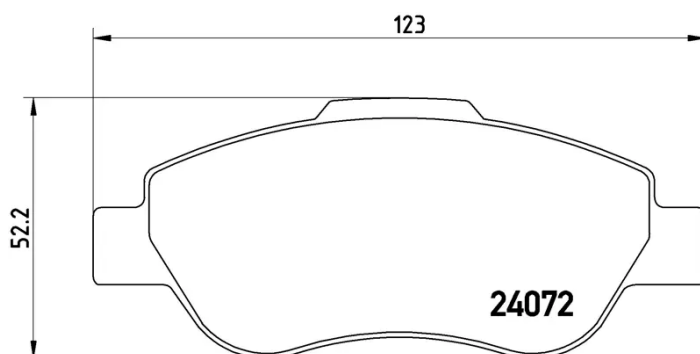

BRAKE PAD

P 23 097

The P 23 097 brake pad is synonymous with reliability

The Brembo brake pad guarantees ultimate safety when braking thanks to the use of more than 100 different compounds, designed according to the type of vehicle and use. Stopping distances reduced to a minimum, maximum driving comfort and silent operation are the most important features of Brembo materials. Brembo brake pads are supplied together with an extensive range of accessories and assembly kits for professional-standard installation.

- ✓ OE-equivalent
- ✓ Brembo quality
- ✓ ECE-R90 certificate
- ✓ Safety
- ✓ Performance
- ✓ Comfort
- ✓ With accessories

Technical specifications

EAN code 8020584051672	Axle Front	Thickness 18 mm
Width 123 mm	Height 52 mm	Braking system Bosch
Wear indicator Without	WVA number 24072	Accessories With accessories With anti-squeal shim With brake caliper bolts