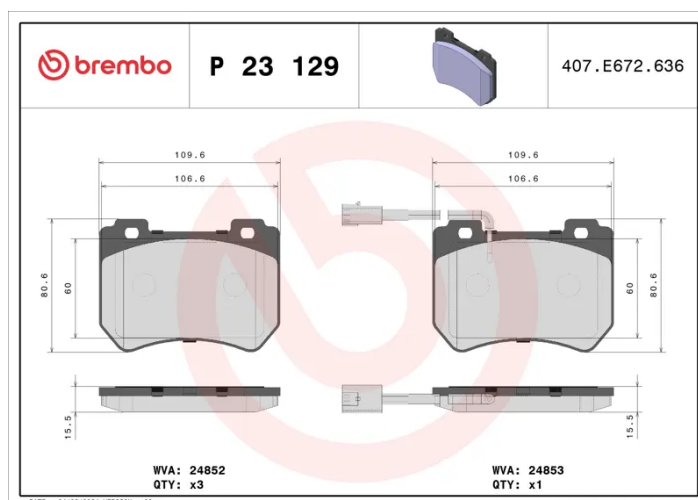

### Technical specifications

EAN code <b>8020584090473</b>	Axle <b>Front</b>	Thickness <b>16 mm</b>
Width <b>109 mm</b>	Height <b>80 mm</b>	Braking system <b>Brembo</b>
Wear indicator <b>Electric</b>	WVA number <b>24852,24853</b>	Accessories <b>With anti-squeal shim</b>