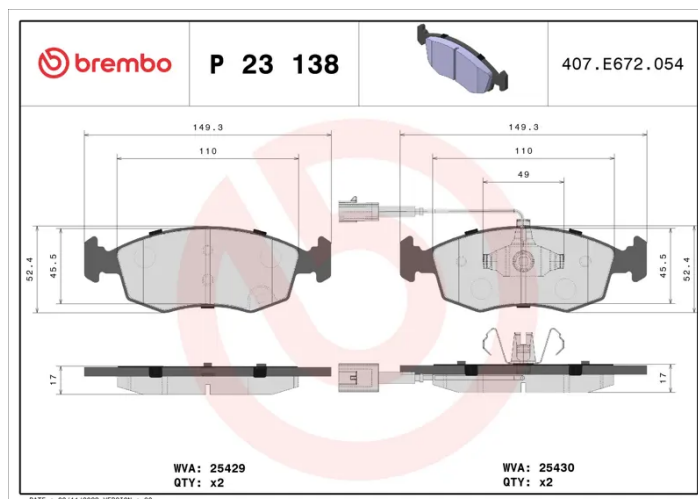

BRAKE PAD

P 23 138

The P 23 138 brake pad is synonymous with reliability

The Brembo brake pad guarantees ultimate safety when braking thanks to the use of more than 100 different compounds, designed according to the type of vehicle and use. Stopping distances reduced to a minimum, maximum driving comfort and silent operation are the most important features of Brembo materials. Brembo brake pads are supplied together with an extensive range of accessories and assembly kits for professional-standard installation.

- ✓ OE-equivalent
- ✓ Brembo quality
- ✓ ECE-R90 certificate
- ✓ Safety
- ✓ Performance
- ✓ Comfort
- ✓ With accessories

Technical specifications

EAN code 8020584104835	Axle Front	Thickness 17 mm
Width 149 mm	Height 53 mm	Braking system Teves
Wear indicator Electric	WVA number 25430,25429	Accessories With accessories With anti-squeal shim With piston clip