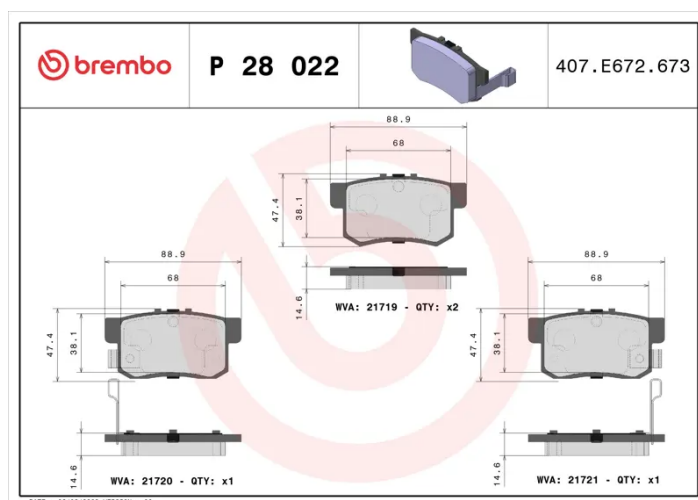

### Technical specifications

EAN code <b>8020584052563</b>	Axle <b>Rear</b>	Thickness <b>15 mm</b>
Width <b>89 mm</b>	Height <b>47 mm</b>	Braking system <b>Akebono</b>
Wear indicator <b>Acoustic</b>	WVA number <b>21719,21720,21721,23652</b>	Accessories <b>With anti-squeal shim</b>