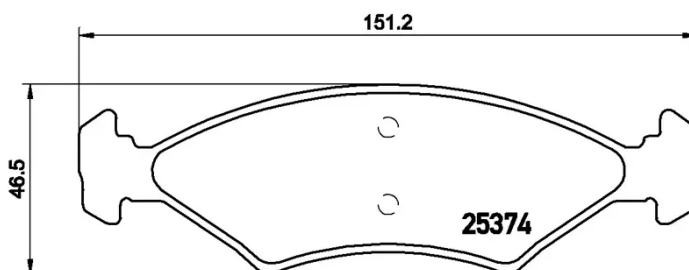

BRAKE PAD

P 30 062

The P 30 062 brake pad is synonymous with reliability

The Brembo brake pad guarantees ultimate safety when braking thanks to the use of more than 100 different compounds, designed according to the type of vehicle and use. Stopping distances reduced to a minimum, maximum driving comfort and silent operation are the most important features of Brembo materials. Brembo brake pads are supplied together with an extensive range of accessories and assembly kits for professional-standard installation.

- ✓ OE-equivalent
- ✓ Brembo quality
- ✓ ECE-R90 certificate
- ✓ Safety
- ✓ Performance
- ✓ Comfort

Technical specifications

EAN code 8020584104750	Axle Front	Thickness 18 mm
Width 151 mm	Height 47 mm	Braking system Teves
Wear indicator Acoustic	WVA number 25374	Accessories With anti-squeal shim