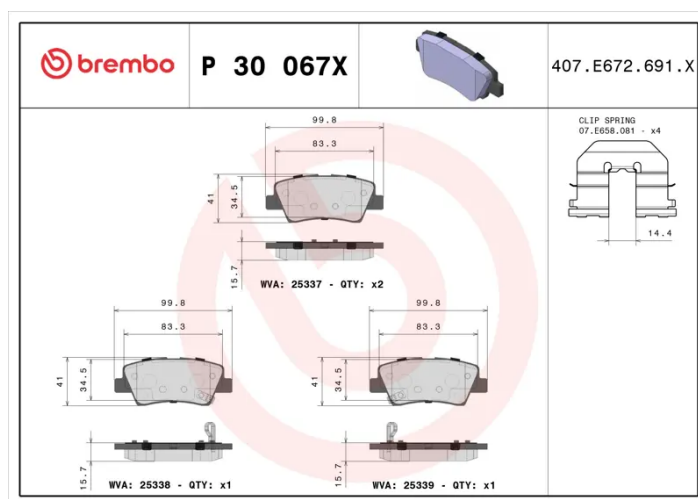

## P 30 067X

The P 30 067X Xtra brake pad is synonymous with reliability

Brembo Xtra brake pads, developed to enhance the advantages of the Xtra and Max discs, are made using the special BRM X L01 compound which consists of more than 30 different components. Compared with the compound used for original-equivalent pads, the new solution assures a higher friction coefficient, which translates to more precise and stable braking, at both high and low temperatures. All this makes for greater driving comfort and improved pedal modularity, without compromising the product's mileage output.

### Technical specifications

EAN code <b>8020584121627</b>	Axle <b>Rear</b>	Thickness <b>16 mm</b>
Width <b>100 mm</b>	Height <b>41 mm</b>	Braking system <b>Akebono</b>
Wear indicator <b>Acoustic</b>	WVA number <b>25337,25338,25339</b>	Accessories <b>With accessories With anti-squeal shim</b>