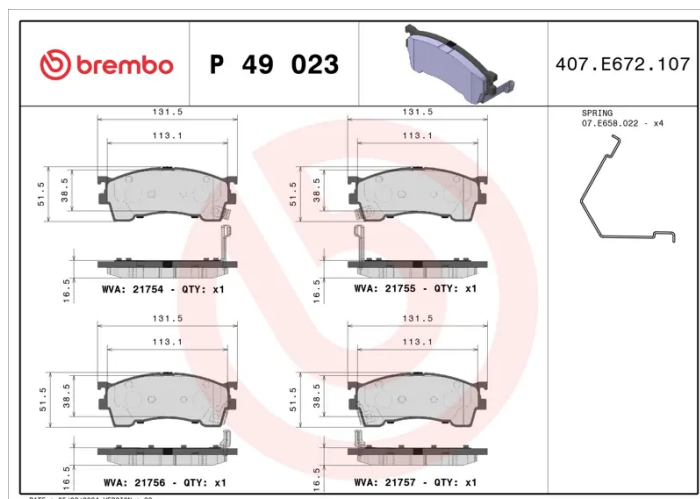

BRAKE PAD

P 49 023

The P 49 023 brake pad is synonymous with reliability

The Brembo brake pad guarantees ultimate safety when braking thanks to the use of more than 100 different compounds, designed according to the type of vehicle and use. Stopping distances reduced to a minimum, maximum driving comfort and silent operation are the most important features of Brembo materials. Brembo brake pads are supplied together with an extensive range of accessories and assembly kits for professional-standard installation.

- ✓ OE-equivalent
- ✓ Brembo quality
- ✓ ECE-R90 certificate
- ✓ Safety
- ✓ Performance
- ✓ Comfort
- ✓ With accessories

Technical specifications

EAN code 8020584053607	Axle Front and rear	Thickness 17 mm
Width 132 mm	Height 52 mm	Braking system Sumitomo
Wear indicator Acoustic	WVA number 21754,21755,23845	Accessories With accessories With anti-squeal shim