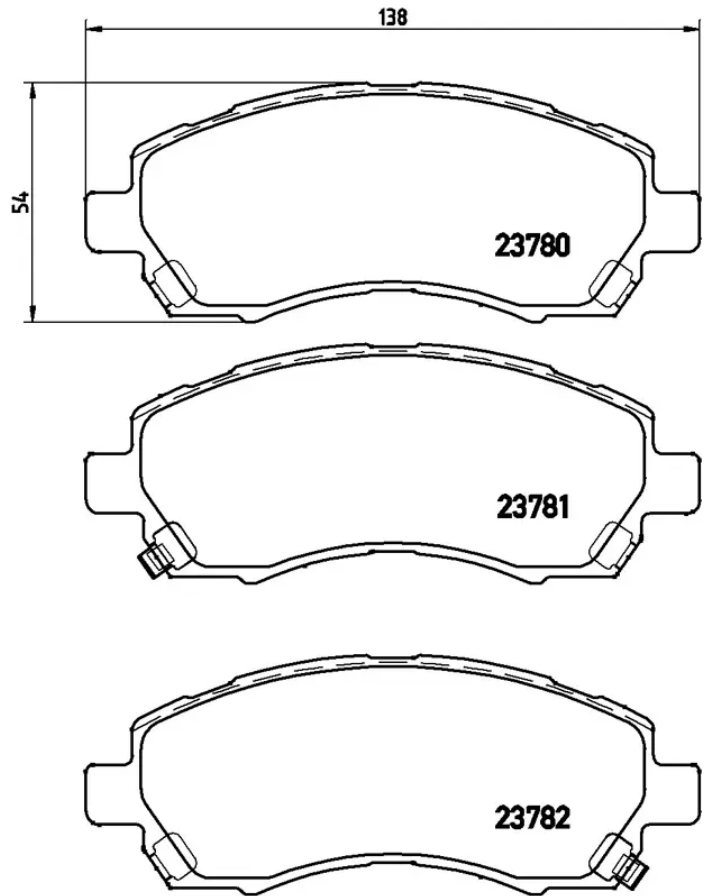

BRAKE PAD

P 78 009

The P 78 009 brake pad is synonymous with reliability

The Brembo brake pad guarantees ultimate safety when braking thanks to the use of more than 100 different compounds, designed according to the type of vehicle and use. Stopping distances reduced to a minimum, maximum driving comfort and silent operation are the most important features of Brembo materials. Brembo brake pads are supplied together with an extensive range of accessories and assembly kits for professional-standard installation.

- ✓ OE-equivalent
- ✓ Brembo quality
- ✓ ECE-R90 certificate
- ✓ Safety
- ✓ Performance
- ✓ Comfort

Technical specifications

EAN code	Axle	Thickness
8020584057162	Front	17 mm
Width	Height	Braking system
138 mm	54 mm	Akebono
Wear indicator	WVA number	Accessories
Acoustic	23780,23781,23782	With anti-squeal shim

COMPATIBLE OE PART NUMBERS

26296AC000	SUBARU
26296AC010	SUBARU
26296AC011	SUBARU
26296AC020	SUBARU
26296AC021	SUBARU
26296AC080	SUBARU
26296AC090	SUBARU
26296AE000	SUBARU
26296AE001	SUBARU
26296AE002	SUBARU
26296AE040	SUBARU