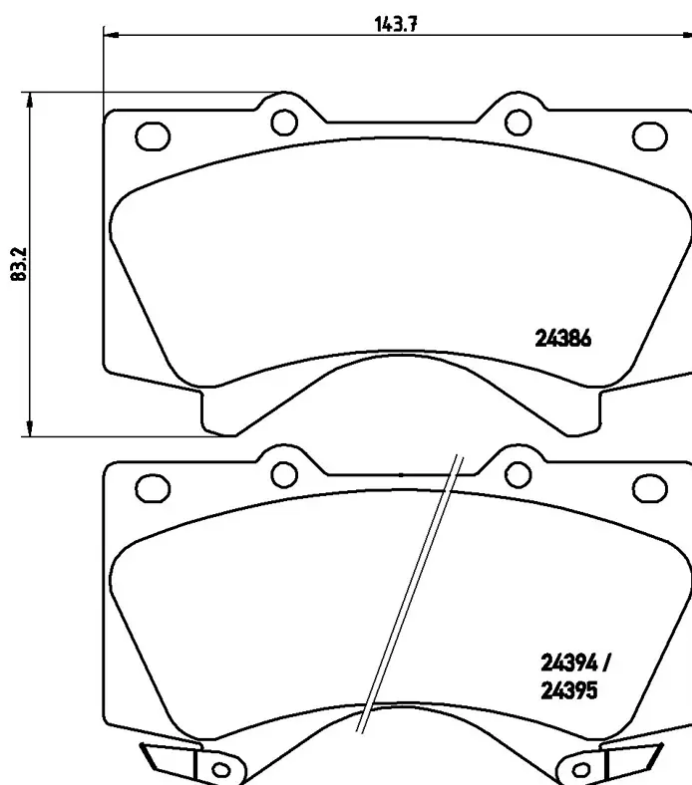

BRAKE PAD

P 83 107

The P 83 107 brake pad is synonymous with reliability

The Brembo brake pad guarantees ultimate safety when braking thanks to the use of more than 100 different compounds, designed according to the type of vehicle and use. Stopping distances reduced to a minimum, maximum driving comfort and silent operation are the most important features of Brembo materials. Brembo brake pads are supplied together with an extensive range of accessories and assembly kits for professional-standard installation.

- ✓ OE-equivalent
- ✓ Brembo quality
- ✓ ECE-R90 certificate
- ✓ Safety
- ✓ Performance
- ✓ Comfort

Technical specifications

EAN code	Axle	Thickness
8020584090930	Front	18 mm
Width	Height	Braking system
144 mm	83 mm	Advics
Wear indicator	WVA number	Accessories
Acoustic	24395,24386,24394	With anti-squeal shim