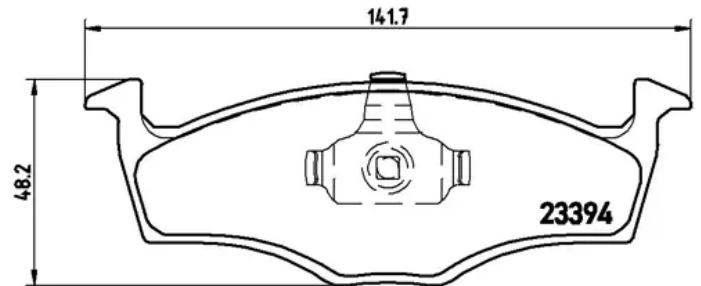

BRAKE PAD

P 85 063

The P 85 063 brake pad is synonymous with reliability

The Brembo brake pad guarantees ultimate safety when braking thanks to the use of more than 100 different compounds, designed according to the type of vehicle and use. Stopping distances reduced to a minimum, maximum driving comfort and silent operation are the most important features of Brembo materials. Brembo brake pads are supplied together with an extensive range of accessories and assembly kits for professional-standard installation.

- ✓ OE-equivalent
- ✓ Brembo quality
- ✓ ECE-R90 certificate
- ✓ Safety
- ✓ Performance
- ✓ Comfort

Technical specifications

EAN code	Axle	Thickness
8020584058664	Front	15 mm
Width	Height	Braking system
142 mm	48 mm	Teves
Wear indicator	WVA number	Accessories
Electric	23394,23395,23824	With anti-squeal shim