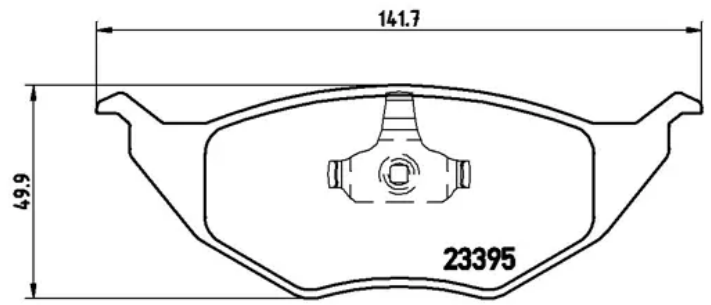

BRAKE PAD

P 85 063

The P 85 063 brake pad is synonymous with reliability

The Brembo brake pad guarantees ultimate safety when braking thanks to the use of more than 100 different compounds, designed according to the type of vehicle and use. Stopping distances reduced to a minimum, maximum driving comfort and silent operation are the most important features of Brembo materials. Brembo brake pads are supplied together with an extensive range of accessories and assembly kits for professional-standard installation.

- ✓ OE-equivalent
- ✓ Brembo quality
- ✓ ECE-R90 certificate
- ✓ Safety
- ✓ Performance
- ✓ Comfort

Technical specifications

EAN code	Axle	Thickness
8020584058664	Front	15 mm
Width	Height	Braking system
142 mm	48 mm	Teves
Wear indicator	WVA number	Accessories
Electric	23394,23395,23824	With anti-squeal shim