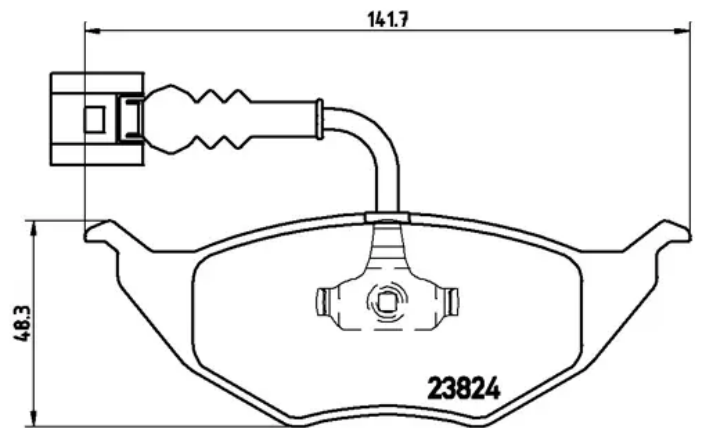

BRAKE PAD

P 85 063

The P 85 063 brake pad is synonymous with reliability

The Brembo brake pad guarantees ultimate safety when braking thanks to the use of more than 100 different compounds, designed according to the type of vehicle and use. Stopping distances reduced to a minimum, maximum driving comfort and silent operation are the most important features of Brembo materials. Brembo brake pads are supplied together with an extensive range of accessories and assembly kits for professional-standard installation.

- ✓ OE-equivalent
- ✓ Brembo quality
- ✓ ECE-R90 certificate
- ✓ Safety
- ✓ Performance
- ✓ Comfort

Technical specifications

EAN code	Axle	Thickness
8020584058664	Front	15 mm
Width	Height	Braking system
142 mm	48 mm	Teves
Wear indicator	WVA number	Accessories
Electric	23394,23395,23824	With anti-squeal shim