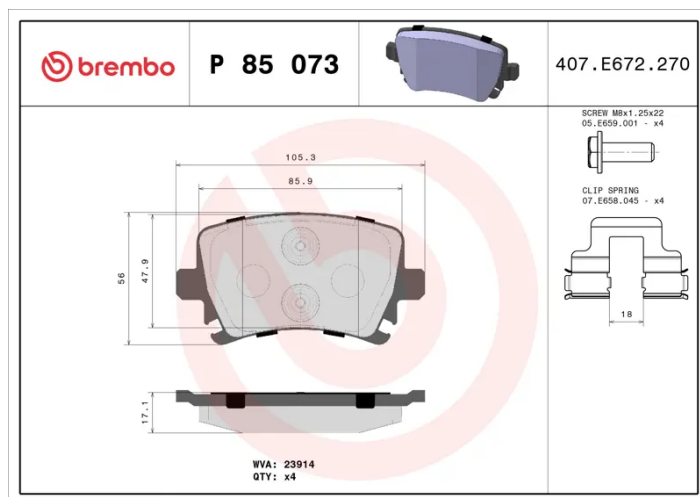

BRAKE PAD

P 85 073

The P 85 073 brake pad is synonymous with reliability

The Brembo brake pad guarantees ultimate safety when braking thanks to the use of more than 100 different compounds, designed according to the type of vehicle and use. Stopping distances reduced to a minimum, maximum driving comfort and silent operation are the most important features of Brembo materials. Brembo brake pads are supplied together with an extensive range of accessories and assembly kits for professional-standard installation.

- ✓ OE-equivalent
- ✓ Brembo quality
- ✓ ECE-R90 certificate
- ✓ Safety
- ✓ Performance
- ✓ Comfort
- ✓ With accessories

Technical specifications

EAN code 8020584058763	Axle Rear	Thickness 17 mm
Width 106 mm	Height 57 mm	Braking system Lucas
Wear indicator Prepared for wear indicator	WVA number 23914	Accessories With accessories With anti-squeal shim With brake caliper bolts