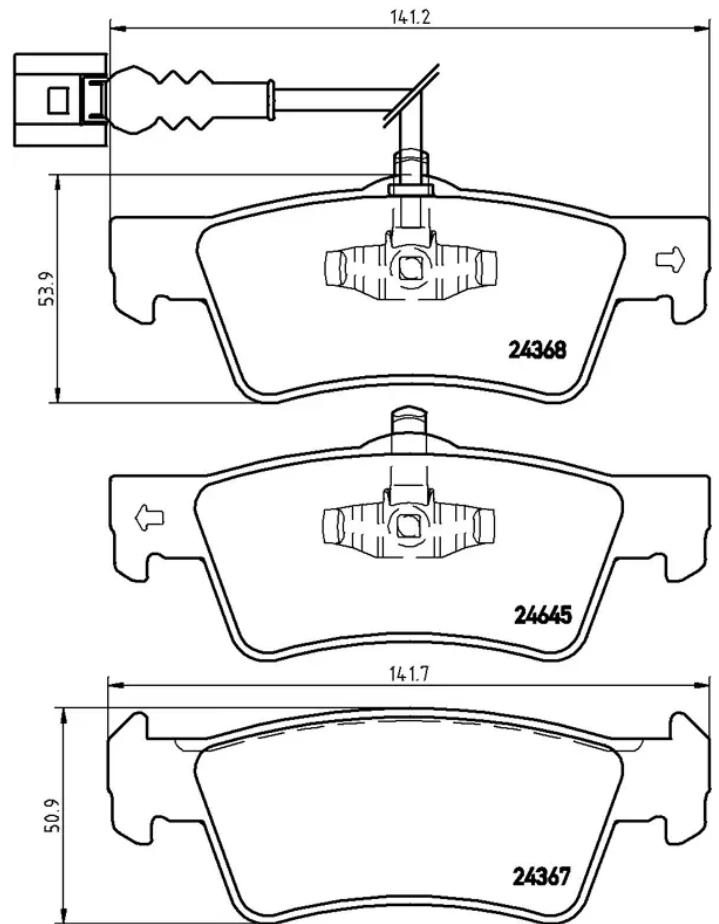

- ✓ OE-equivalent
- ✓ Brembo quality
- ✓ ECE-R90 certificate
- ✓ Safety
- ✓ Performance
- ✓ Comfort
- ✓ With accessories

Technical specifications

EAN code
8020584059845

Axle
Rear

Thickness
19 mm

Width
141 mm

Height
51 mm

Braking system
Teves

Wear indicator
Electric

WVA number
24645,24367,24368

Accessories
**With piston clip
With anti-squeal shim
With accessories**

COMPATIBLE VEHICLES

COMPATIBLE OE PART NUMBERS

7H8698451	AUDI
7H8698451	SEAT
7H8698451	SKODA
044656028079	TOYOTA
7H8698451	VW