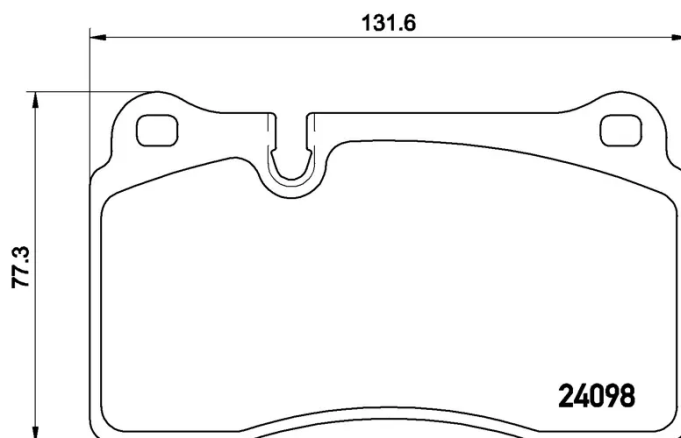

BRAKE PAD

P 85 110

The P 85 110 brake pad is synonymous with reliability

The Brembo brake pad guarantees ultimate safety when braking thanks to the use of more than 100 different compounds, designed according to the type of vehicle and use. Stopping distances reduced to a minimum, maximum driving comfort and silent operation are the most important features of Brembo materials. Brembo brake pads are supplied together with an extensive range of accessories and assembly kits for professional-standard installation.

- ✓ OE-equivalent
- ✓ Brembo quality
- ✓ ECE-R90 certificate
- ✓ Safety
- ✓ Performance
- ✓ Comfort

Technical specifications

EAN code	Axle	Thickness
8020584062593	Front	17 mm
Width	Height	Braking system
132 mm	77 mm	Brembo
Wear indicator	WVA number	Accessories
Prepared for wear indicator	24098	With anti-squeal shim