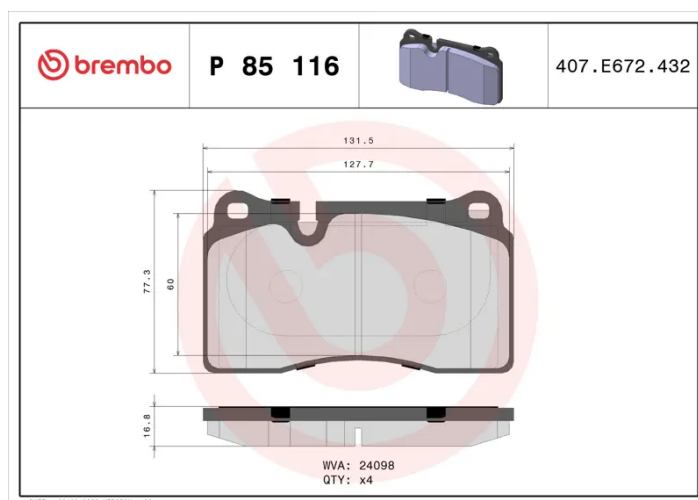

### Technical specifications

EAN code <b>8020584103890</b>	Axle <b>Front and rear</b>	Thickness <b>16 mm</b>
Width <b>132 mm</b>	Height <b>77 mm</b>	Braking system <b>Brembo</b>
Wear indicator <b>Prepared for wear indicator</b>	WVA number <b>24098</b>	Accessories <b>With anti-squeal shim</b>