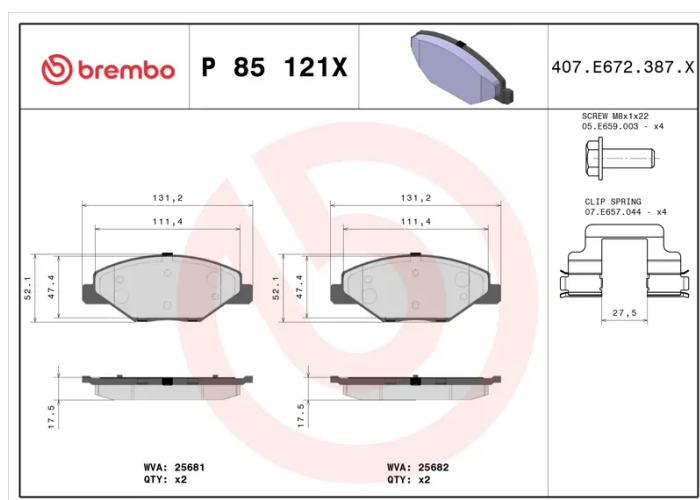

## P 85 121X

The P 85 121X Xtra brake pad is synonymous with reliability

Brembo Xtra brake pads, developed to enhance the advantages of the Xtra and Max discs, are made using the special BRM X L01 compound which consists of more than 30 different components. Compared with the compound used for original-equivalent pads, the new solution assures a higher friction coefficient, which translates to more precise and stable braking, at both high and low temperatures. All this makes for greater driving comfort and improved pedal modularity, without compromising the product's mileage output.

### Technical specifications

EAN code <b>8020584121955</b>	Axle <b>Front</b>	Thickness <b>18 mm</b>
Width <b>131 mm</b>	Height <b>52 mm</b>	Braking system <b>TRW</b>
Wear indicator <b>Without</b>	WVA number <b>25681,25682</b>	Accessories <b>With accessories With anti-squeal shim With brake caliper bolts</b>