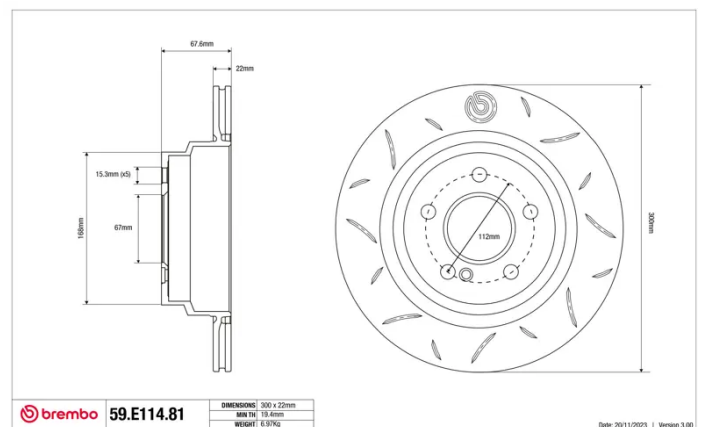

SPORT | TY3 BRAKE DISC

59.E114.81

The 59.E114.81 brake disc is synonymous with reliability

Type-3 slotting used to distinguish the Brembo SPORT | TY3 brake disc is widely used in professional motorsports. It therefore offers superior initial response with excellent release characteristics, improving braking performance while giving the vehicle an aggressive appearance. The Brembo logo on the braking surface adds an exclusive and unique touch to the vehicle. The SPORT | TY3 brake discs are plug-and-play since they replace OE discs directly.

- ✓ OE-equivalent
- ✓ Brembo quality
- ✓ ECE-R90 certificate
- ✓ Safety
- ✓ Performance
- ✓ Comfort
- ✓ Sports driving
- ✓ Sporty look

Technical specifications

Diameter	Thickness (TH)	Height (A)
300 mm	22 mm	68 mm
Number of holes (C)	Brake disc type	Centering
5	Solid	67 mm
Min. thickness	Tightening torque	Axle
19,4 mm	130 Nm	Rear
Units per box	EAN code	
1	8020584605547	

brembo 59.E114.81

DIMENSIONI	300 x 22mm
MIN TH	19.4mm
WEIGHT	6.37kg

Date: 2011/2023 | Version: 3.00