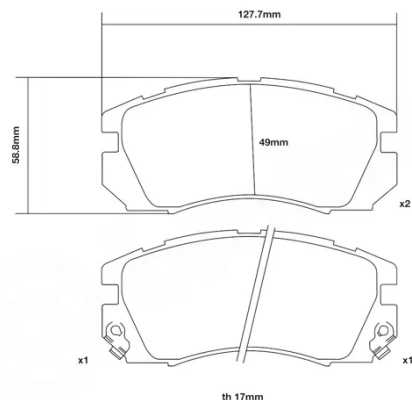

Technical specifications

Width **128 mm** Thickness **17 mm**

WVA number **21482,23490,24389** Axle **Front**

EAN code **8020584602119**