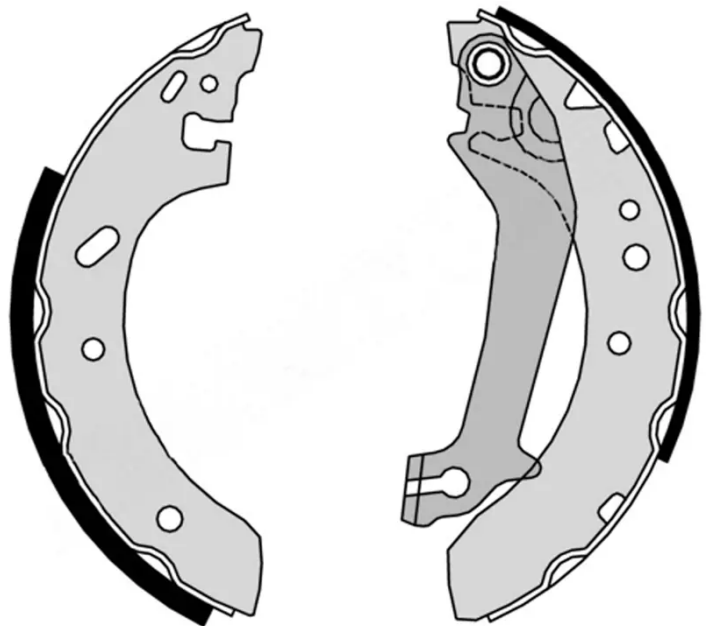

SHOE

S 24 526

The S 24 526 brake shoe is synonymous with reliability

Brembo brake shoes of original equipment quality guarantee the safe and reliable performance of your drum braking system. All Brembo brake shoes are accompanied by a ECE-R90 homologation certificate.

- ✓ OE-equivalent
- ✓ Brembo quality
- ✓ ECE-R90 certificate
- ✓ Safety
- ✓ Durability

Technical specifications

EAN code
8432509641057

Rear

Diameter
203 mm

Width
38 mm

Braking system
TRW

Parking brake lever
With handbrake
lever