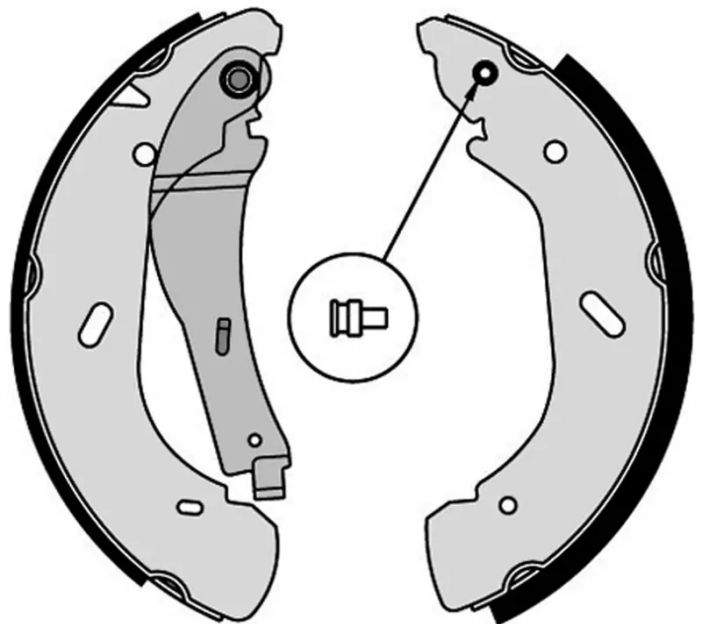

SHOE

S 56 513

The S 56 513 brake shoe is synonymous with reliability

Brembo brake shoes of original equipment quality guarantee the safe and reliable performance of your drum braking system. All Brembo brake shoes are accompanied by a ECE-R90 homologation certificate.

- ✓ OE-equivalent
- ✓ Brembo quality
- ✓ ECE-R90 certificate
- ✓ Safety
- ✓ Durability

Technical specifications

EAN code
8432509642719

Rear

Diameter
280 mm

Width
65 mm

Braking system
Bosch

Parking brake lever
With handbrake lever