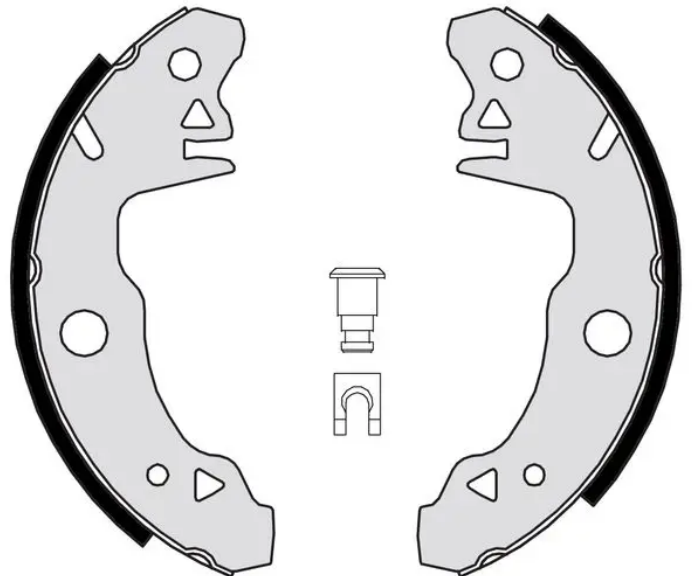

### Technical specifications

EAN code  
8432509643044

Rear

Diameter  
180 mm

Width  
32 mm

Braking system  
Bendix

Parking brake lever  
With accessories

COMPATIBLE VEHICLES