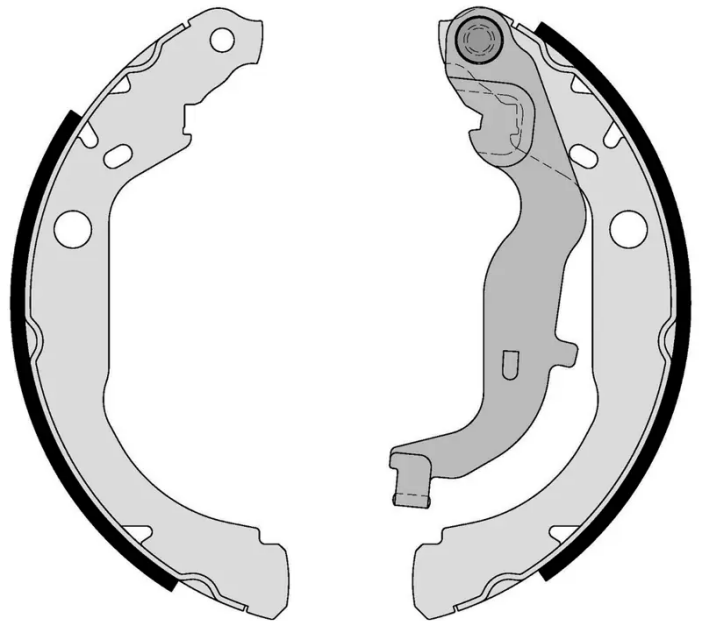

### Technical specifications

EAN code  
8432509657997

Rear

Diameter  
229 mm

Width  
42 mm

Parking brake lever  
With handbrake lever

COMPATIBLE VEHICLES