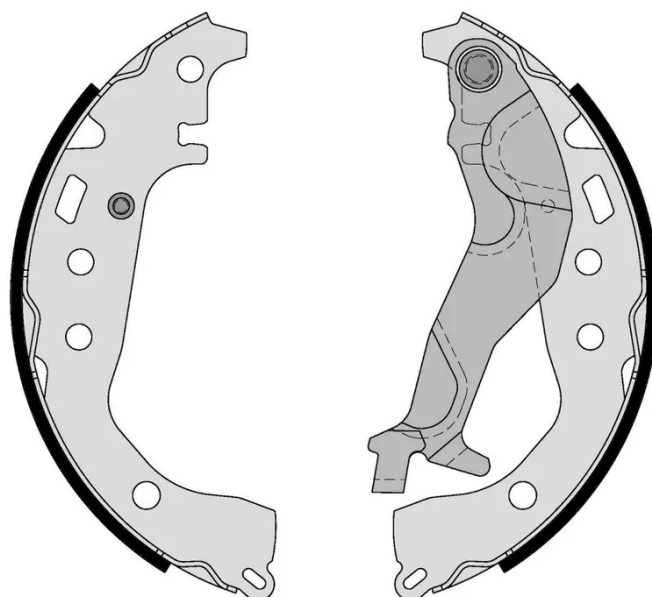

## S 83 574

The S 83 574 brake shoe is synonymous with reliability

Brembo brake shoes of original equipment quality guarantee the safe and reliable performance of your drum braking system. All Brembo brake shoes are accompanied by a ECE-R90 homologation certificate.

### Technical specifications

EAN code  
8432509665374

Rear

Diameter  
200 mm

Width  
32 mm

Parking brake lever  
**With handbrake lever**

COMPATIBLE VEHICLES