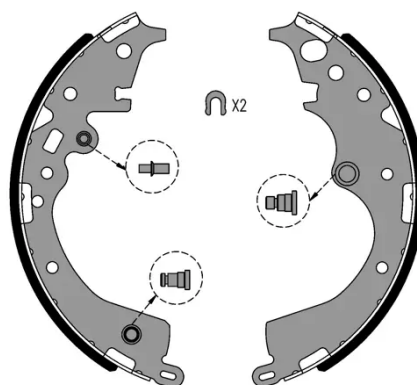

## S 83 575

The S 83 575 brake shoe is synonymous with reliability

Brembo brake shoes of original equipment quality guarantee the safe and reliable performance of your drum braking system. All Brembo brake shoes are accompanied by a ECE-R90 homologation certificate.

### Technical specifications

EAN code  
8432509665473

Rear

Diameter  
254 mm

Width  
52 mm