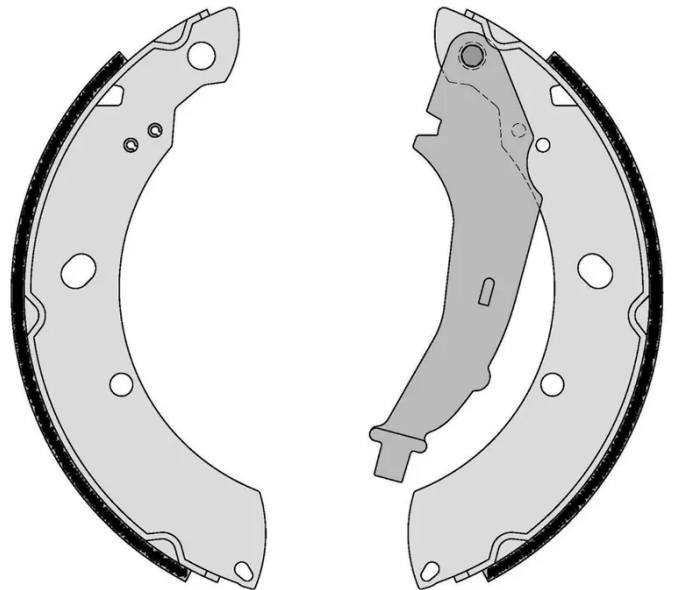

SHOE

S 85 544

The S 85 544 brake shoe is synonymous with reliability

Brembo brake shoes of original equipment quality guarantee the safe and reliable performance of your drum braking system. All Brembo brake shoes are accompanied by a ECE-R90 homologation certificate.

- ✓ OE-equivalent
- ✓ Brembo quality
- ✓ ECE-R90 certificate
- ✓ Safety
- ✓ Durability

Technical specifications

EAN code
8432509662496

Rear

Diameter
228 mm

Width
42 mm

Parking brake lever
With handbrake
lever