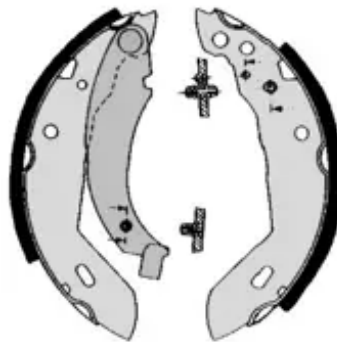

SHOE KIT H 68 061

The H 68 061 shoe kit is synonymous with reliability

The standard Brembo kit is the ideal solution for drum brake maintenance. The kit contains all the components necessary for drum brake maintenance: shoes, brake wheel cylinders, springs, lubricant, and fixing kit.

- ✓ OE-equivalent
- ✓ Brembo quality
- ✓ ECE-R90 certificate
- ✓ Safety
- ✓ Durability
- ✓ Quick assembly
- ✓ With accessories

Technical specifications

EAN code 8020584074176	Axle Rear	Diameter 180 mm
Width 42 mm	Master cylinder diameter 21 mm	Type of assembly Not pre-assembled
Braking system Lucas	Brake proportioning valve	