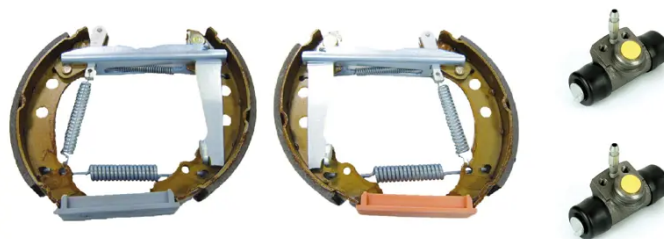

# SHOE KIT K 85 011

The K 85 011 shoe kit is synonymous with reliability

The Brembo Kit & Fit is the ideal solution for the maintenance of drum brakes: everything you need for quick and efficient servicing is supplied in a single pre-assembled package, all with guaranteed Brembo quality. The kit contains all the components necessary for drum brake maintenance: shoes, brake wheel cylinders, springs, lubricant, and fixing kit.

- ✓ OE-equivalent
- ✓ Brembo quality
- ✓ ECE-R90 certificate
- ✓ Safety
- ✓ Durability
- ✓ Quick assembly
- ✓ With accessories
- ✓ Pre-Assembled Kit

## Technical specifications

|                      |                           |                      |
|----------------------|---------------------------|----------------------|
| EAN code             | Axle                      | Diameter             |
| <b>8020584077085</b> | <b>Rear</b>               | <b>180 mm</b>        |
| Width                | Master cylinder diameter  | Type of assembly     |
| <b>31 mm</b>         | <b>14 mm</b>              | <b>Pre-assembled</b> |
| Braking system       | Brake proportioning valve |                      |
| <b>VAG</b>           | <b>Manual</b>             |                      |