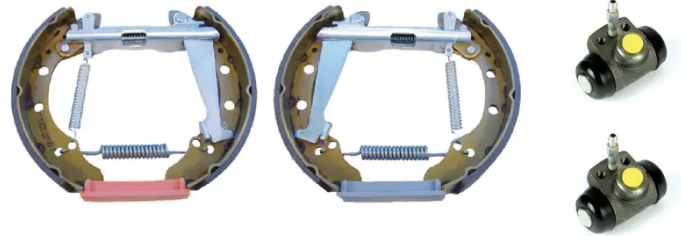

SHOE KIT K 85 040

The K 85 040 shoe kit is synonymous with reliability

The Brembo Kit & Fit is the ideal solution for the maintenance of drum brakes: everything you need for quick and efficient servicing is supplied in a single pre-assembled package, all with guaranteed Brembo quality. The kit contains all the components necessary for drum brake maintenance: shoes, brake wheel cylinders, springs, lubricant, and fixing kit.

- ✓ OE-equivalent
- ✓ Brembo quality
- ✓ ECE-R90 certificate
- ✓ Safety
- ✓ Durability
- ✓ Quick assembly
- ✓ With accessories
- ✓ Pre-Assembled Kit

Technical specifications

EAN code	Axle	Diameter
8020584077191	Rear	200 mm
Width	Master cylinder diameter	Type of assembly
40 mm	22 mm	Pre-assembled
Braking system	Brake proportioning valve	
VAG	Manual	