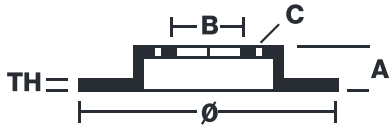

BRAKE DISC

08.5005.14

The 08.5005.14 brake disc is synonymous with reliability

The Brembo brake disc is fully interchangeable with an Original Equipment brake disc. The control of the entire production cycle allows Brembo to offer brake discs with outstanding performance levels, reliability, durability and comfort in all conditions of use. All Brembo brake discs are accompanied by the ECE-R90 homologation.

- ✓ OE-equivalent
- ✓ Brembo quality
- ✓ ECE-R90 certificate
- ✓ Safety

Technical specifications

EAN code
8020584012796

Axle
Rear

Diameter Ø
226 mm

Thickness (TH)
10 mm

Height (A)
71 mm

Number of holes (C)
4