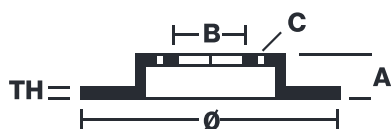

BRAKE DISC MAX

08.7765.75

The 08.7765.75 Max brake disc is synonymous with reliability

The Brembo Max brake disc features grooves on the braking surface. The special shape of the grooves generates greater fading resistance and constant renewal of friction material, quickly restoring optimum braking conditions. The UV paint completes the sporty look.

- ✓ Brembo quality
- ✓ ECE-R90 certificate
- ✓ Performance
- ✓ Sports driving
- ✓ Sporty look
- ✓ Anti-corrosion
- ✓ Fastening screws

Technical specifications

EAN code
8020584776575

Axle
Rear

Diameter \varnothing
288 mm