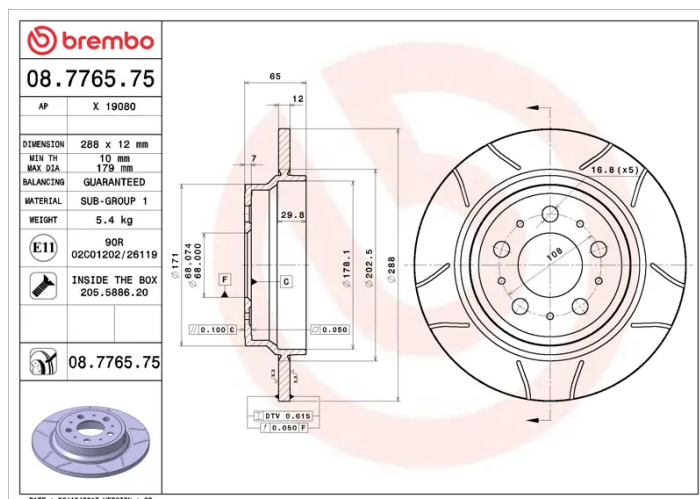

- ✓ Brembo quality
- ✓ ECE-R90 certificate
- ✓ Performance
- ✓ Sports driving
- ✓ Sporty look
- ✓ Anti-corrosion
- ✓ Fastening screws

Technical specifications

EAN code
8020584776575

Axle
Rear

Diameter \varnothing
288 mm

Thickness (TH)
12 mm

Height (A)
65 mm

Number of holes (C)
5

Brake disc type
Solid

Centering (B)
68 mm

Min. thickness
10 mm

Tightening torque
140 Nm

COMPATIBLE VEHICLES