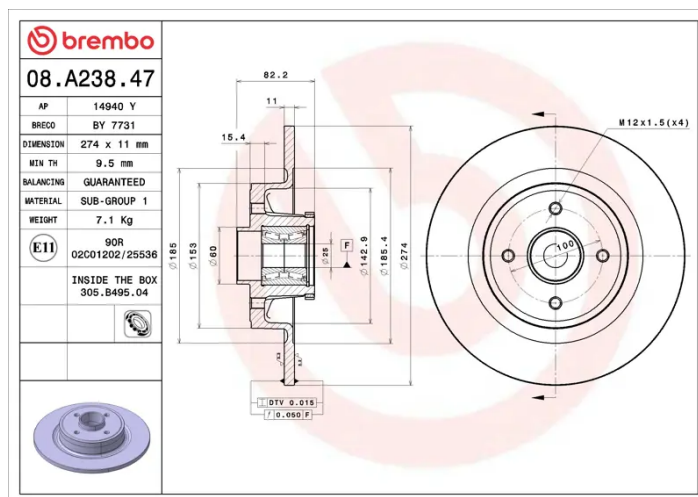

- ✓ OE-equivalent
- ✓ Brembo quality
- ✓ ECE-R90 certificate
- ✓ Safety
- ✓ Bearing kit

Technical specifications

EAN code
8020584016732

Axle
Rear

Diameter \varnothing
274 mm

Thickness (TH)
11 mm

Height (A)
82 mm

Number of holes (C)
4

Brake disc type
Solid

Centering (B)
52 mm

Min. thickness
9,5 mm

COMPATIBLE VEHICLES

COMPATIBLE OE PART NUMBERS

7701206327	RENAULT
------------	---------

7701206328	RENAULT
------------	---------