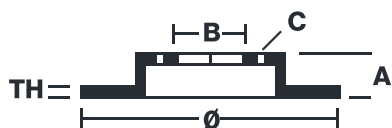

BRAKE DISC

08.A238.47

The **08.A238.47** brake disc is synonymous with reliability

The Brembo brake disc is fully interchangeable with an Original Equipment brake disc. The control of the entire production cycle allows Brembo to offer brake discs with outstanding performance levels, reliability, durability and comfort in all conditions of use. All Brembo brake discs are accompanied by the ECE-R90 homologation.

- ✓ OE-equivalent
- ✓ Brembo quality
- ✓ ECE-R90 certificate
- ✓ Safety
- ✓ Bearing kit

Technical specifications

EAN code
8020584016732

Axle
Rear

Diameter \varnothing
274 mm

Thickness (TH)
11 mm

Height (A)
82 mm