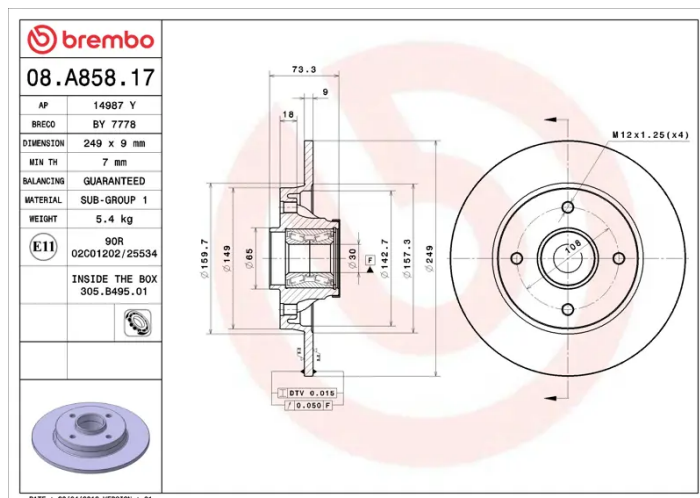

- ✓ OE-equivalent
- ✓ Brembo quality
- ✓ ECE-R90 certificate
- ✓ Safety
- ✓ Bearing kit

Technical specifications

EAN code
8020584025307

Axle
Rear

Diameter \varnothing
249 mm

Thickness (TH)
9 mm

Height (A)
73 mm

Number of holes (C)
4

Brake disc type
Solid

Centering (B)
30 mm

Min. thickness
7 mm

Tightening torque
90 Nm

COMPATIBLE VEHICLES

COMPATIBLE OE PART NUMBERS

1609249980	CITROËN
------------	---------