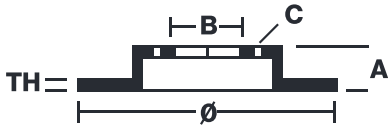

## 08.B391.27

The **08.B391.27** brake disc is synonymous with reliability

The Brembo brake disc is fully interchangeable with an Original Equipment brake disc. The control of the entire production cycle allows Brembo to offer brake discs with outstanding performance levels, reliability, durability and comfort in all conditions of use. All Brembo brake discs are accompanied by the ECE-R90 homologation.

### Technical specifications

EAN code  
**8020584227923**

Axle  
**Rear**

Diameter Ø  
**260** mm

Thickness (TH)  
**8** mm

Height (A)  
**86** mm

Number of holes (C)  
**5**

Brake disc type  
**Solid**