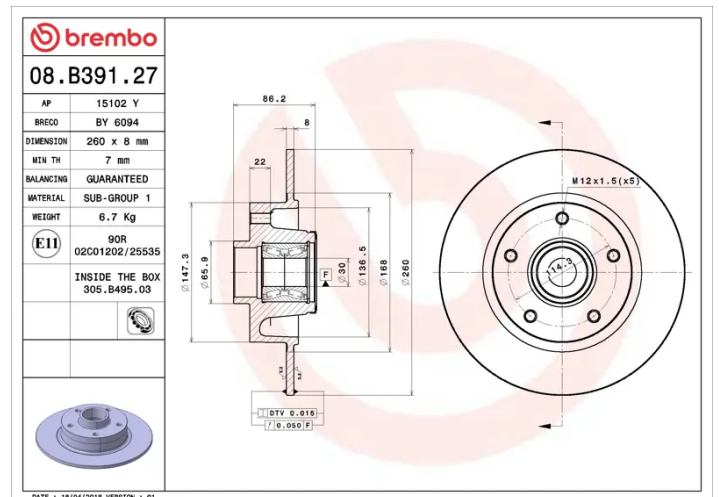

### Technical specifications

EAN code  
**8020584227923**

Axle  
**Rear**

Diameter Ø  
**260** mm

Thickness (TH)  
**8** mm

Height (A)  
**86** mm

Number of holes (C)  
**5**

Brake disc type  
**Solid**

Centering (B)  
**30** mm

Min. thickness  
**7** mm

Tightening torque  
**110** Nm

COMPATIBLE VEHICLES