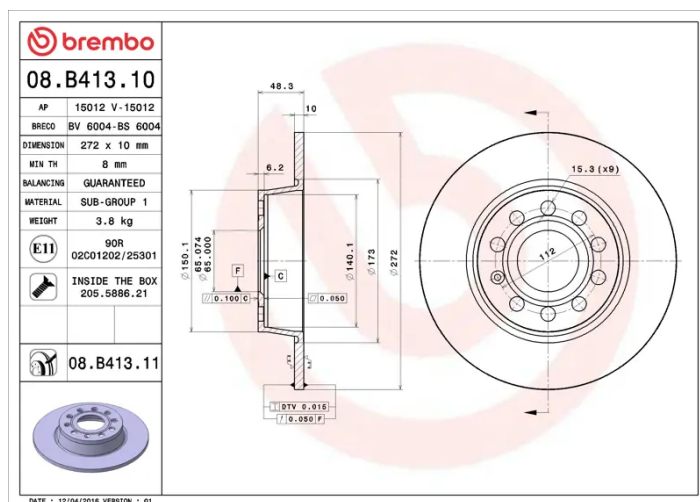

### Technical specifications

EAN code  
**8020584030417**

Axle  
**Rear**

Diameter Ø  
**272 mm**

Thickness (TH)  
**10 mm**

Height (A)  
**48 mm**

Number of holes (C)  
**5**

Brake disc type  
**Solid**

Centering (B)  
**65 mm**

Min. thickness  
**8 mm**

Tightening torque  
**120 Nm**

**brembo**

**08.B413.10**

AP 15012 V-15012

BRECO BV 6004-BS 6004

DIMENSION 272 x 10 mm