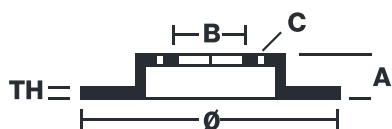

## 08.B413.10

The **08.B413.10** brake disc is synonymous with reliability

The Brembo brake disc is fully interchangeable with an Original Equipment brake disc. The control of the entire production cycle allows Brembo to offer brake discs with outstanding performance levels, reliability, durability and comfort in all conditions of use. All Brembo brake discs are accompanied by the ECE-R90 homologation.

### Technical specifications

EAN code  
**8020584030417**

Axle  
**Rear**

Diameter Ø  
**272 mm**

Thickness (TH)  
**10 mm**

Height (A)  
**48 mm**

Number of holes (C)  
**5**

Brake disc type  
**Solid**