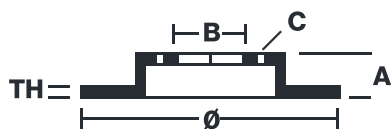

### Technical specifications

EAN code  
**8020584012628**

Axle  
**Front**

Diameter  $\varnothing$   
**257 mm**

Thickness (TH)  
**20 mm**

Height (A)  
**41 mm**

Number of holes (C)  
**4**

Brake disc type  
**Ventilated**