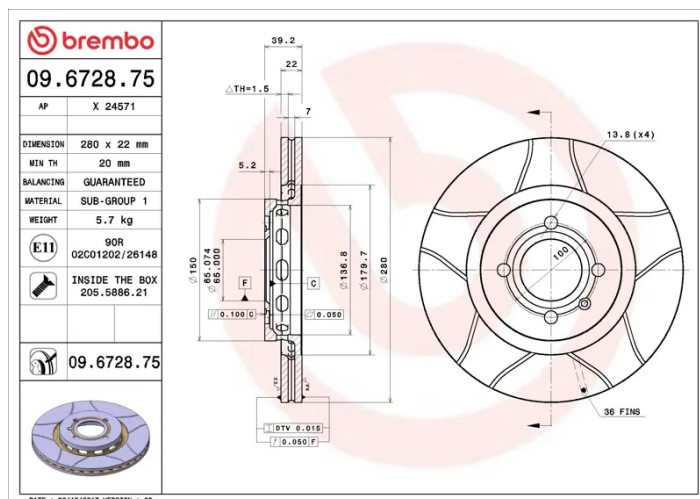

### Technical specifications

EAN code  
**8020584015285**

Axle  
**Front**

Diameter  $\varnothing$   
**280 mm**

Thickness (TH)  
**22 mm**

Height (A)  
**39 mm**

Number of holes (C)  
**4**

Brake disc type  
**Ventilated**

Centering (B)  
**65 mm**

Min. thickness  
**20 mm**

Tightening torque  
**110 Nm**

COMPATIBLE VEHICLES