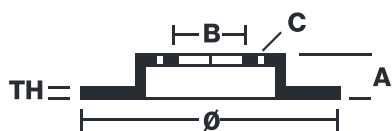

## 09.6728.75

The 09.6728.75 Max brake disc is synonymous with reliability

The Brembo Max brake disc features grooves on the braking surface. The special shape of the grooves generates greater fading resistance and constant renewal of friction material, quickly restoring optimum braking conditions. The UV paint completes the sporty look.

### Technical specifications

EAN code  
**8020584015285**

Axle  
**Front**

Diameter  $\varnothing$   
**280 mm**

Thickness (TH)  
**22 mm**

Height (A)  
**39 mm**

Number of holes (C)  
**4**

Brake disc type  
**Ventilated**