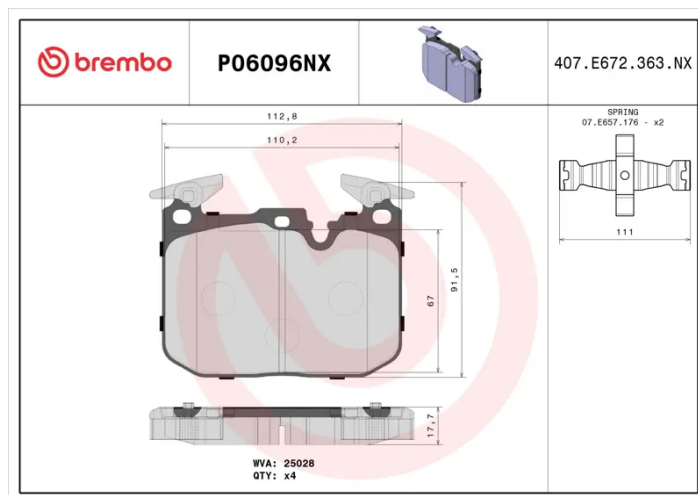

BRAKE PAD XTRA CERAMIC P06096NX

Xtra Ceramic brake pad P06096NX belongs to Brembo Cool Line

Brembo Xtra Ceramic brake pads have a specific compound which, beside being copper free, also contains less metal compared to Xtra pads. This feature make Xtra Ceramic more focused on comfort and cleaner rims, thanks to the ceramic friction material, while guaranteeing the top performance proper of the Xtra line. Xtra Ceramic range is fully ECE R90 homologated.

- ✓ Brembo quality
- ✓ ECE-R90 certificate
- ✓ Safety
- ✓ Performance
- ✓ Dust reduction
- ✓ Comfort

Technical specifications

EAN code	Axle	Thickness
8020584130766	Front	18 mm
Width	Height	Braking system
113 mm	91 mm	Brembo
Wear indicator	WVA number	Accessories
Prepared for wear indicator	25028	With anti-squeal shim With counterweights