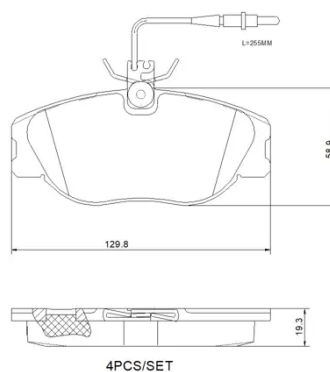

- ✓ OE-equivalent
- ✓ Brembo quality
- ✓ Safety
- ✓ Comfort
- ✓ Durability
- ✓ Dust reduction
- ✓ With accessories

Technical specifications

EAN code 8020584125441	Axle Front	Thickness 19 mm
Width 130 mm	Height 60 mm	Braking system Girling
Wear indicator Electric	WVA number 21801,21802	Accessories With accessories With anti-squeal shim With brake caliper bolts