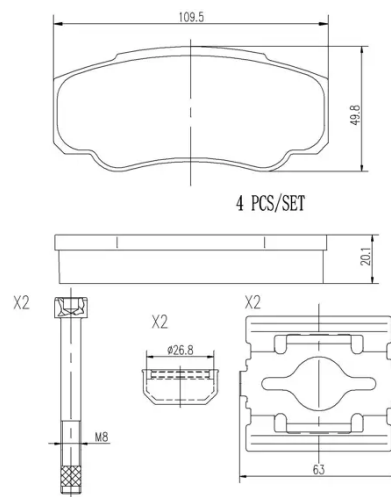

- ✓ OE-equivalent
- ✓ Brembo quality
- ✓ Safety
- ✓ Comfort
- ✓ Durability
- ✓ Dust reduction
- ✓ With accessories

Technical specifications

EAN code 8020584088234	Axle Rear	Thickness 20 mm
Width 110 mm	Height 50 mm	Braking system Brembo
Wear indicator Without	WVA number 23921	Accessories With accessories With anti-squeal shim With brake caliper bolts