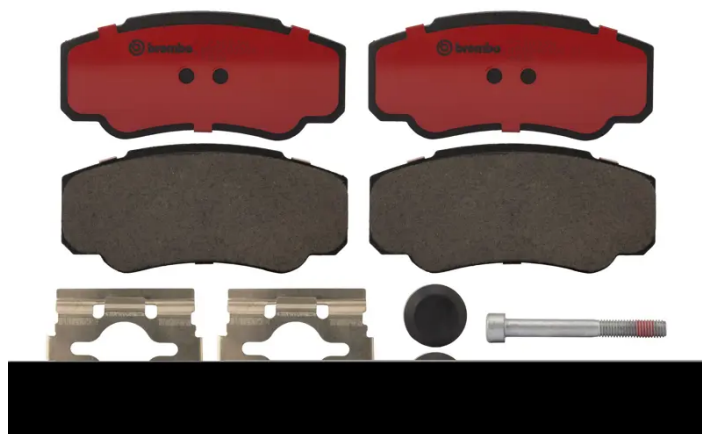

BRAKE PAD PRIME CERAMIC P23093N

The P23093N NAO brake pad is synonymous with reliability

Brembo NAO brake pads stand out for their ultimate braking comfort, reduced friction wear and low dust mission, which makes for cleaner rims and reduced maintenance requirements. The advanced friction material in keeping with the strictest environmental standards is the main distinguishing feature of NAO compounds.

- ✓ OE-equivalent
- ✓ Brembo quality
- ✓ Safety
- ✓ Comfort
- ✓ Durability
- ✓ Dust reduction
- ✓ With accessories

Technical specifications

EAN code 8020584088234	Axle Rear	Thickness 20 mm
Width 110 mm	Height 50 mm	Braking system Brembo
Wear indicator Without	WVA number 23921	Accessories With accessories With anti-squeal shim With brake caliper bolts