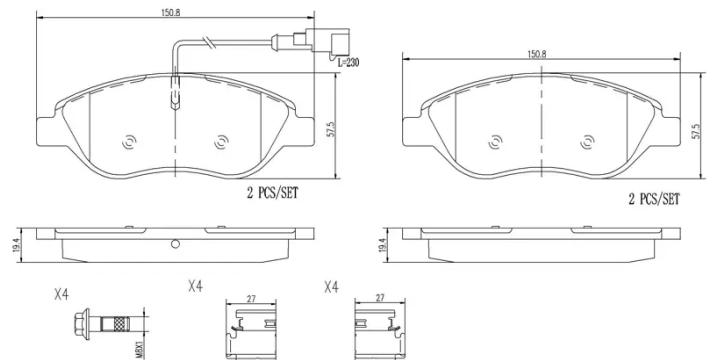

- ✓ OE-equivalent
- ✓ Brembo quality
- ✓ Safety
- ✓ Comfort
- ✓ Durability
- ✓ Dust reduction
- ✓ With accessories

Technical specifications

EAN code 8020584088326	Axle Front	Thickness 19 mm
Width 151 mm	Height 58 mm	Braking system Bosch
Wear indicator Electric	WVA number 23711,23713	Accessories With accessories With anti-squeal shim With brake caliper bolts