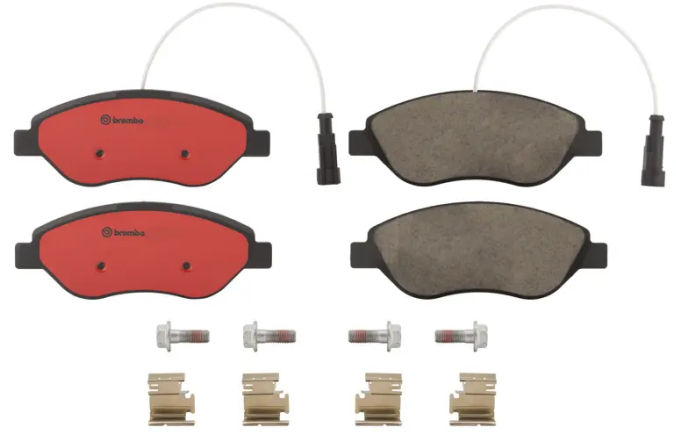

BRAKE PAD PRIME CERAMIC P23145N

The P23145N NAO brake pad is synonymous with reliability

Brembo NAO brake pads stand out for their ultimate braking comfort, reduced friction wear and low dust mission, which makes for cleaner rims and reduced maintenance requirements. The advanced friction material in keeping with the strictest environmental standards is the main distinguishing feature of NAO compounds.

- ✓ OE-equivalent
- ✓ Brembo quality
- ✓ Safety
- ✓ Comfort
- ✓ Durability
- ✓ Dust reduction
- ✓ With accessories

Technical specifications

EAN code 8020584088326	Axle Front	Thickness 19 mm
Width 151 mm	Height 58 mm	Braking system Bosch
Wear indicator Electric	WVA number 23711,23713	Accessories With accessories With anti-squeal shim With brake caliper bolts