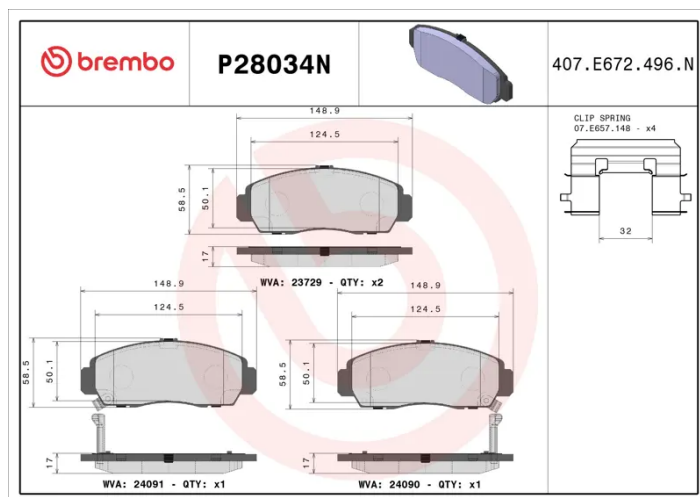

- ✓ OE-equivalent
- ✓ Brembo quality
- ✓ Safety
- ✓ Comfort
- ✓ Durability
- ✓ Dust reduction
- ✓ With accessories

Technical specifications

EAN code 8020584097687	Axle Front	Thickness 17 mm
Width 149 mm	Height 59 mm	Braking system Nissin
Wear indicator Acoustic	WVA number 23729,24090,24091	Accessories With accessories With anti-squeal shim