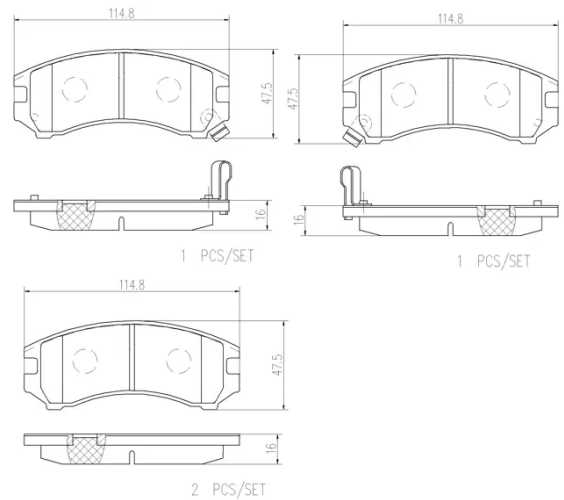

## Technical specifications

|                                   |  |   |
|-----------------------------------|--|---|
| EAN code<br><b>8020584085561</b>  | Axle<br><b>Front</b>                   | Thickness<br><b>16 mm</b>                   |
| Width<br><b>115 mm</b>            | Height<br><b>48 mm</b>                 | Braking system<br><b>Akebono</b>            |
| Wear indicator<br><b>Acoustic</b> | WVA number<br><b>21344,21345,21346</b> | Accessories<br><b>With anti-squeal shim</b> |