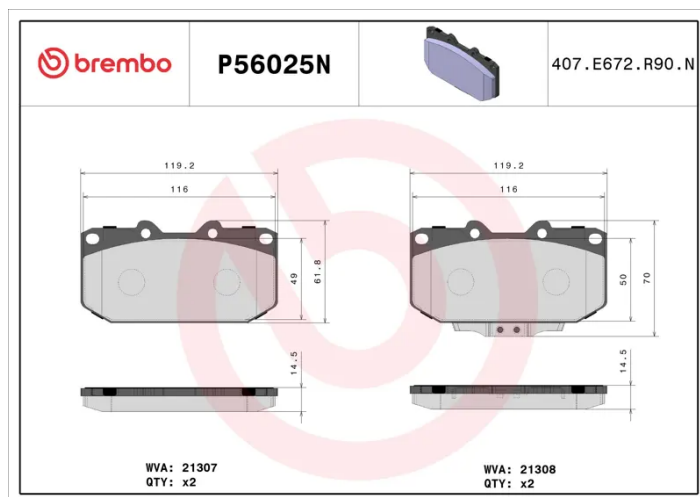

## Technical specifications

EAN code <b>8020584086315</b>	Axle <b>Front</b>	Thickness <b>15 mm</b>
Width <b>119 mm</b>	Height <b>62 mm</b>	Braking system <b>Sumitomo</b>
Wear indicator <b>Acoustic</b>	WVA number <b>21307,21308</b>	Accessories <b>With anti-squeal shim</b>