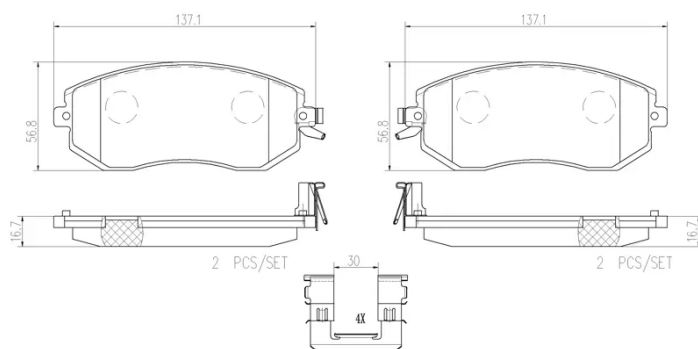

- ✓ OE-equivalent
- ✓ Brembo quality
- ✓ Safety
- ✓ Comfort
- ✓ Durability
- ✓ Dust reduction
- ✓ With accessories

Technical specifications

EAN code 8020584081341	Axle Front	Thickness 17 mm
Width 137 mm	Height 57 mm	Braking system Tokico
Wear indicator Acoustic	WVA number 25760,25761	Accessories With anti-squeal shim