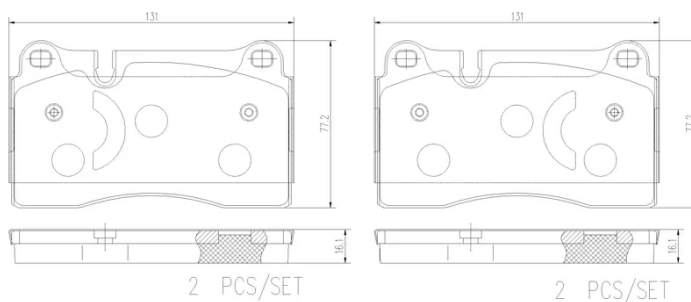

- ✓ OE-equivalent
- ✓ Brembo quality
- ✓ Safety
- ✓ Comfort
- ✓ Durability
- ✓ Dust reduction
- ✓ With accessories

Technical specifications

EAN code 8020584117699	Axle Front	Thickness 16 mm
Width 131 mm	Height 77 mm	Braking system Brembo
Wear indicator Prepared for wear indicator	WVA number 25145	Accessories With anti-squeal shim