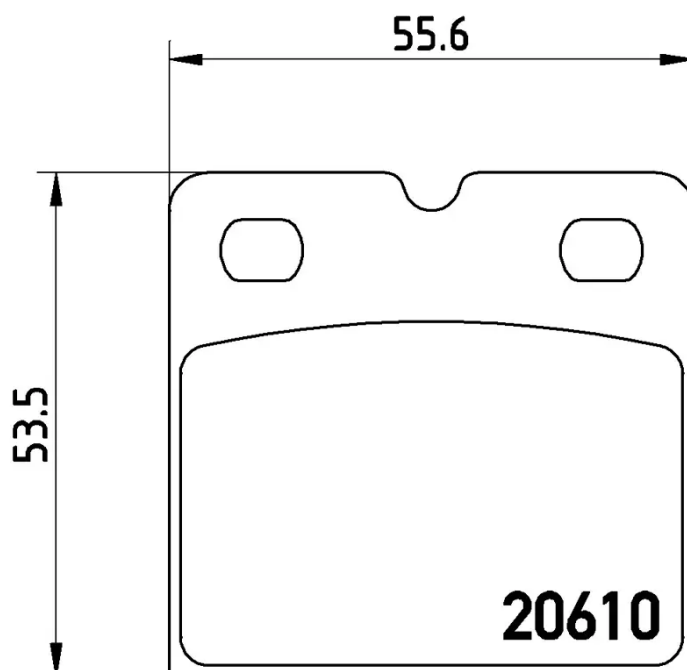

### Technical specifications

EAN code	Axle	Thickness
8020584102619	Rear	9 mm
Width	Height	Braking system
56 mm	54 mm	Brembo
Wear indicator	WVA number	Accessories
Without	20610	With anti-squeal shim