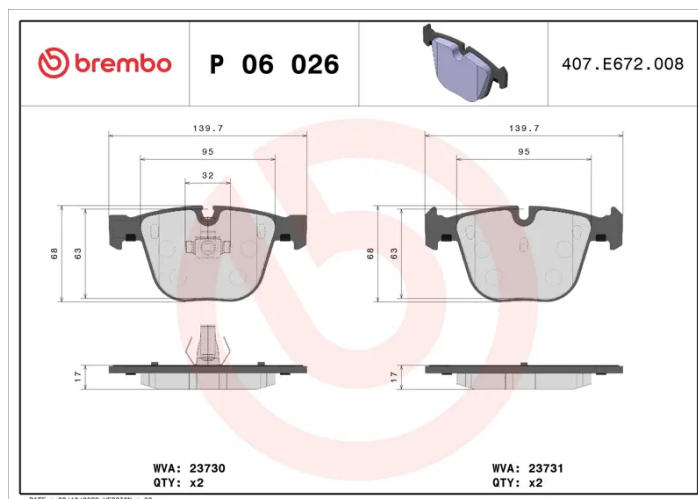

## P 06 026

The P 06 026 brake pad is synonymous with reliability

The Brembo brake pad guarantees ultimate safety when braking thanks to the use of more than 100 different compounds, designed according to the type of vehicle and use. Stopping distances reduced to a minimum, maximum driving comfort and silent operation are the most important features of Brembo materials. Brembo brake pads are supplied together with an extensive range of accessories and assembly kits for professional-standard installation.

### Technical specifications

EAN code <b>8020584050262</b>	Axle <b>Rear</b>	Thickness <b>17 mm</b>
Width <b>140 mm</b>	Height <b>67 mm</b>	Braking system <b>Teves</b>
Wear indicator <b>Prepared for wear indicator</b>	WVA number <b>23730,23731</b>	Accessories <b>With accessories With anti-squeal shim With piston clip</b>